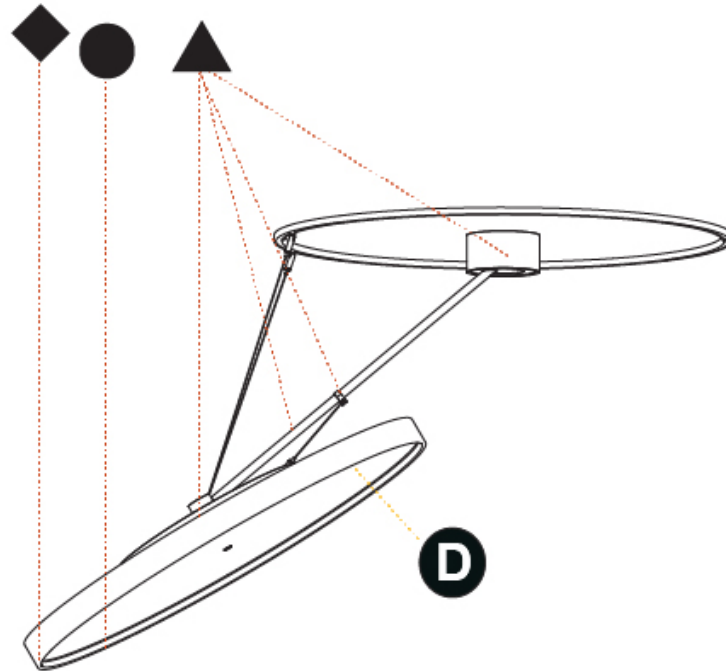

SIGN DIVA DANCER SUSPENSION

A30874-

PROJECT
TYPE
SPECIFIER
QUANTITY
DATE