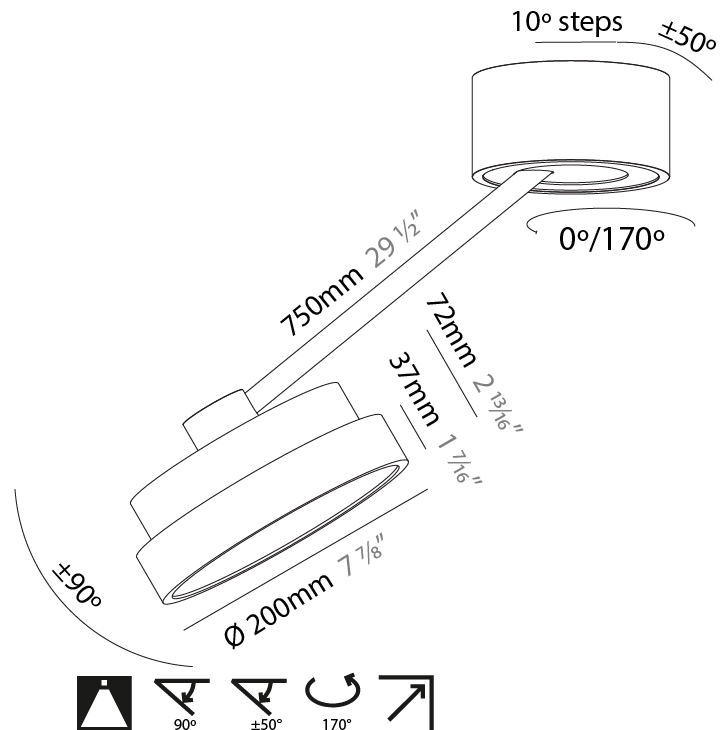

GENERAL

Series: Sign Diva Dancer
Subseries: Sign Diva Dancer Korona
Brand: Prolicht
Division: Architectural
Mounting Type: Suspension
Mounting Location: Ceiling
Subcategory: Pendant

PHYSICAL

Shape: Round
Diameter (mm): 200
Diameter (in): 7 7/8
Height (mm): 870
Depth (mm): 86
Height (in): 34 1/4
Depth (in): 3 3/8
Light Distribution: Adjustable / Direct
Weight (kg): 2.09
Weight (lbs): 4.607

Diffuser: PMMA - Opal / Micro-Prism / Sparkling Secret / Vintage Industrial

Fixture Finish: SSR / BKV / CWI / CRY / HAB / UFT / ITA / RUA / FTG / MYG / LOD / PUS / FRO / FUP / KIA / POP / BLS / SPG / MEY / GOH / GUM / CHC / COM / ABZ / JAG / OBR / MOS / ROR

Fixture Material: Extruded Aluminum / Steel

ELECTRICAL

Lamp Type: LED (Zhaga Standard)
Input Wattage (W): 11
Total Output Wattage (W): 10
Dimming: Tri-Mode (Non-Dimming and Phase Dimming (120Vac only) and 0-10V Dimming)
Driver Included: Yes
Driver Location: Integrated
Driver Type: Constant Current - Universal
Driver Class: Class 2
Input Voltage (V): 120 - 277
Constant Current (MA): 350

LED

Color Temperature (*K): 2700 / 3000 / 3500 / 4000
Max. Delivered Lumen (lm): 860 / 1080 / 1088 / 1110
CRI: >90 CRI
Lamp Life (hrs): 50000

OPTICAL

Adjustability: Rotational Canopy 170°; Tilting Canopy ±50°; Tilting Head ±90°

RATINGS AND CERTIFICATIONS

Certified By: Certified for North American Standards
IP rating: IP20