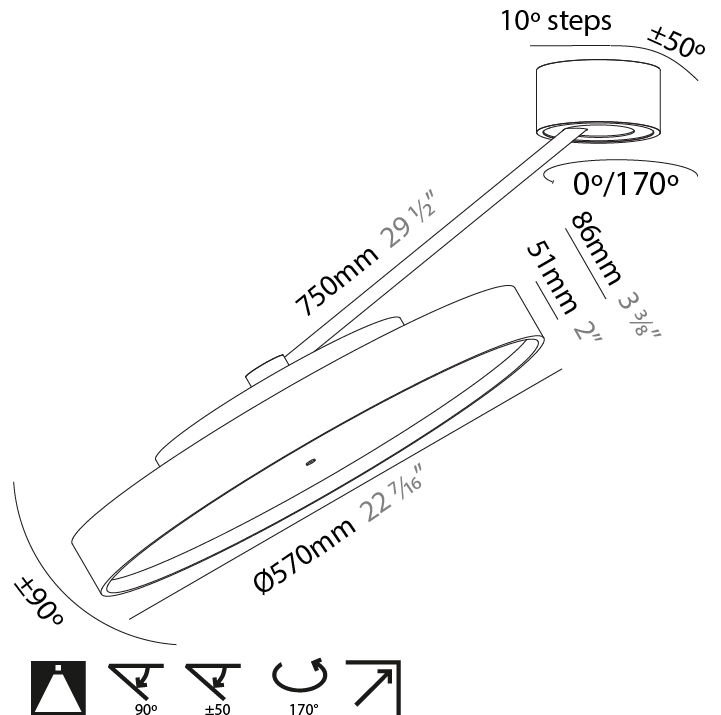

GENERAL

Series: Sign Diva Dancer
Subseries: Sign Diva Dancer Korona
Brand: Prolicht
Division: Architectural
Mounting Type: Suspension
Mounting Location: Ceiling
Subcategory: Pendant

PHYSICAL

Shape: Round
Diameter (mm): 570
Diameter (in): 22 ⁷/₁₆
Height (mm): 870
Depth (mm): 86
Height (in): 34 ¹/₄
Depth (in): 3 ³/₈
Light Distribution: Adjustable / Direct
Weight (kg): 5
Weight (lbs): 11.023
Diffuser: PMMA - Opal / Micro-Prism / Sparkling Secret / Vintage Industrial
Fixture Finish: SSR / BKV / CWI / CRY / HAB / UFT / ITA / RUA / FTG / MYG / LOD / PUS / FRO / FUP / KIA / POP / BLS / SPG / MEY / GOH / GUM / CHC / COM / ABZ / JAG / OBR / MOS / ROR
Fixture Material: Extruded Aluminum / Steel

ELECTRICAL

Lamp Type: LED (Zhaga Standard)
Input Wattage (W): 52.8
Total Output Wattage (W): 47.52
Dimming: Tri-Mode (Non-Dimming and Phase Dimming (120Vac only) and 0-10V Dimming)
Driver Included: Yes
Driver Location: Integrated
Driver Type: Constant Current - Universal
Driver Class: Class 2
Input Voltage (V): 120 - 277
Constant Current (MA): 350

LED

Color Temperature (*K): 2700 / 3000 / 3500 / 4000
Max. Delivered Lumen (lm): 5060 / 6320 / 6448 / 6580
CRI: >90 CRI
Lamp Life (hrs): 50000

OPTICAL

Adjustability: Rotational Canopy 170°; Tilting Canopy ±50°; Tilting Head ±90°

RATINGS AND CERTIFICATIONS

Certified By: Certified for North American Standards
IP rating: IP20